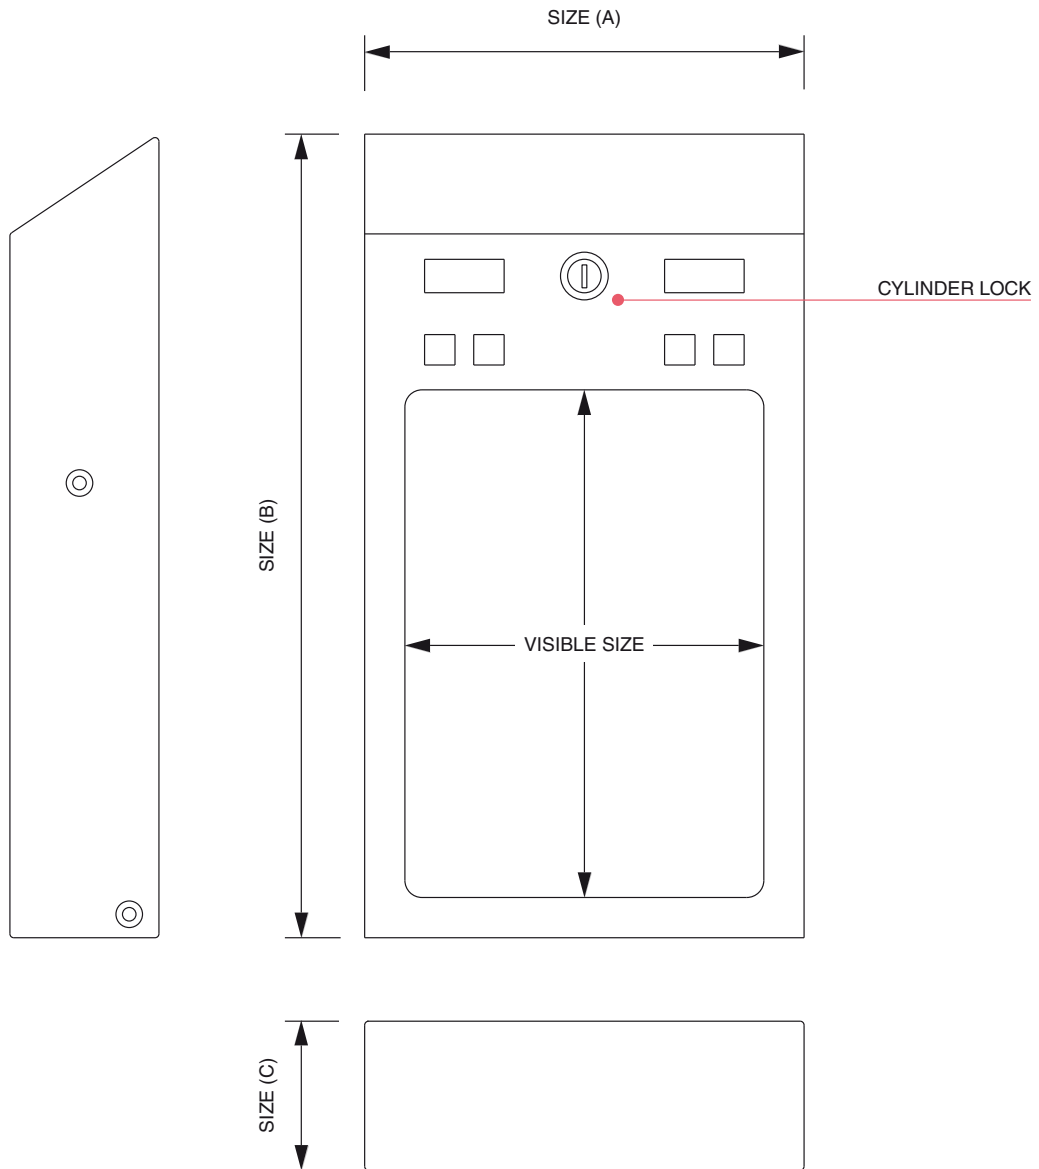

PRODUCT SHEET

Advertising Ashtray